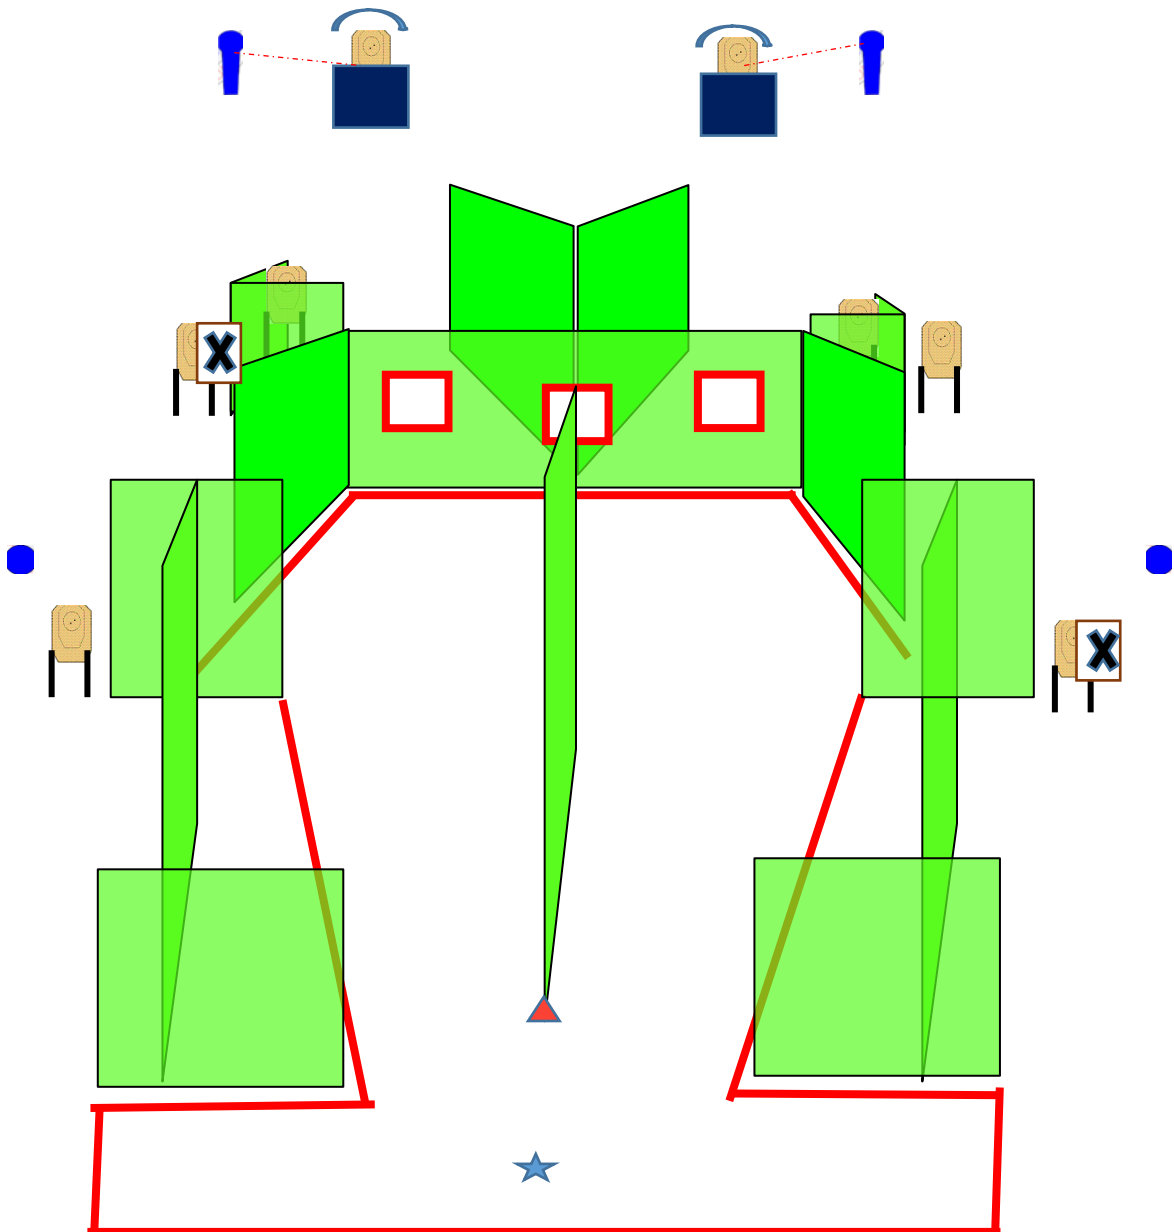

Discipline:
Handgun/PCC/PRR

**Philippine Shooters and Match Officers
Confederation (PSMOC)**

Stage Name: INTERMEDIATE COURSE

Course Designer:

Stage No.

10

Start Position: Shooter standing on mark facing DOWN-range...

Gun Ready condition: Gun in condition 1, holstered
RIFLE LOW READY POSITION, AIM AT DISEGNATED AIMING
POINT

Stage Procedure: On audible signal, engage targets within the
confines of the fault line only/ designated area,

SCORING: Point factor Scoring, Comstock
TARGETS: 8 PSMOC Target 2 small falling targets 2 falling plates
MINIMUM RDS: 20 Rounds
MAX PTS: 100 Points
SCORED HITS: Best 2 hits on PSMOC board, Metal targets = Alpha
START-STOP: Audible - Last shot
RULES: Latest PSMOC/ISMOC Rulebook.