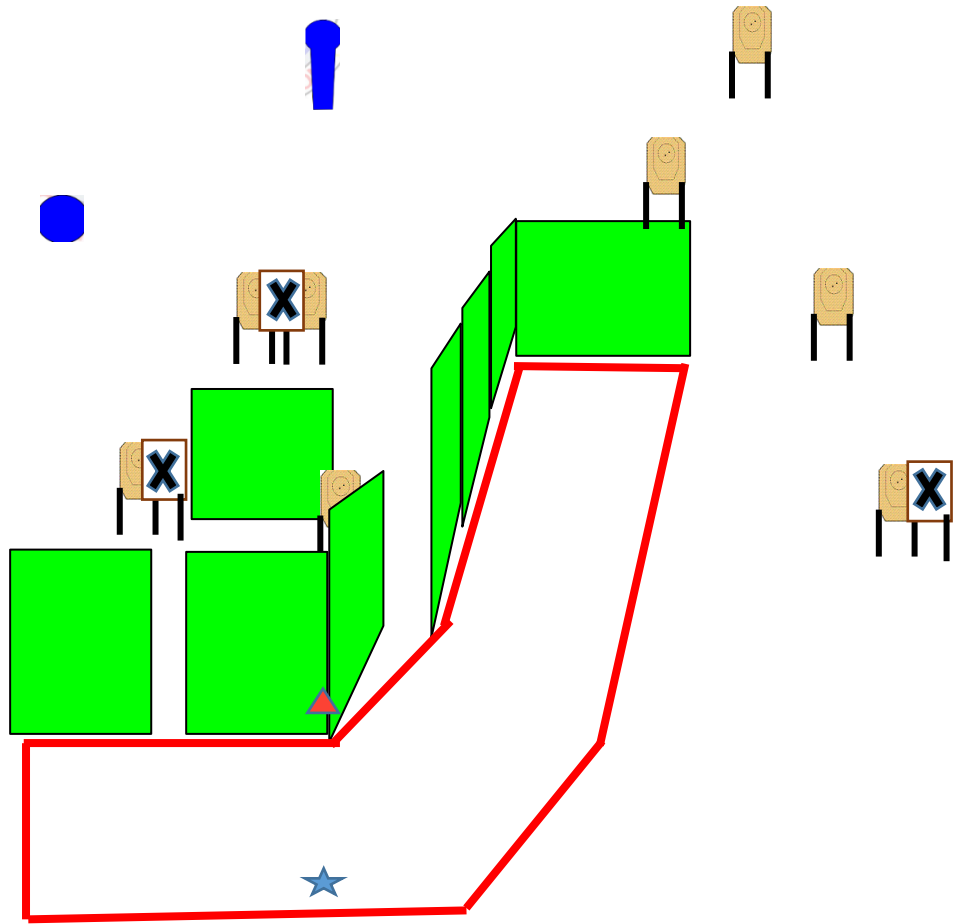

Discipline: Handgun/PCC/PRR		Philippine Shooters and Match Officers Confederation (PSMOC) Stage Name: INTERMEDIATE COURSE Course Designer:		Stage No. 4
Start Position: Shooter standing on mark facing DOWN-range...				
Gun Ready condition: Gun in condition <u>1</u>, Holstered RIFLE LOW READY POSITION aim at designated aiming point	SCORING: Point factor Scoring, Comstock TARGETS: <u>8</u> PSMOC Target <u>1</u> small falling targets <u>1</u> falling plates MINIMUM RDS: <u>18</u> Rounds MAX PTS: <u>90</u> Points SCORED HITS: Best 2 hits on PSMOC board, Metal targets = Alpha START-STOP: Audible - Last shot RULES: Latest PSMOC/ISMOC Rulebook.			
Stage Procedure: On audible signal, engage targets within the confines of the fault line only/ designated area,