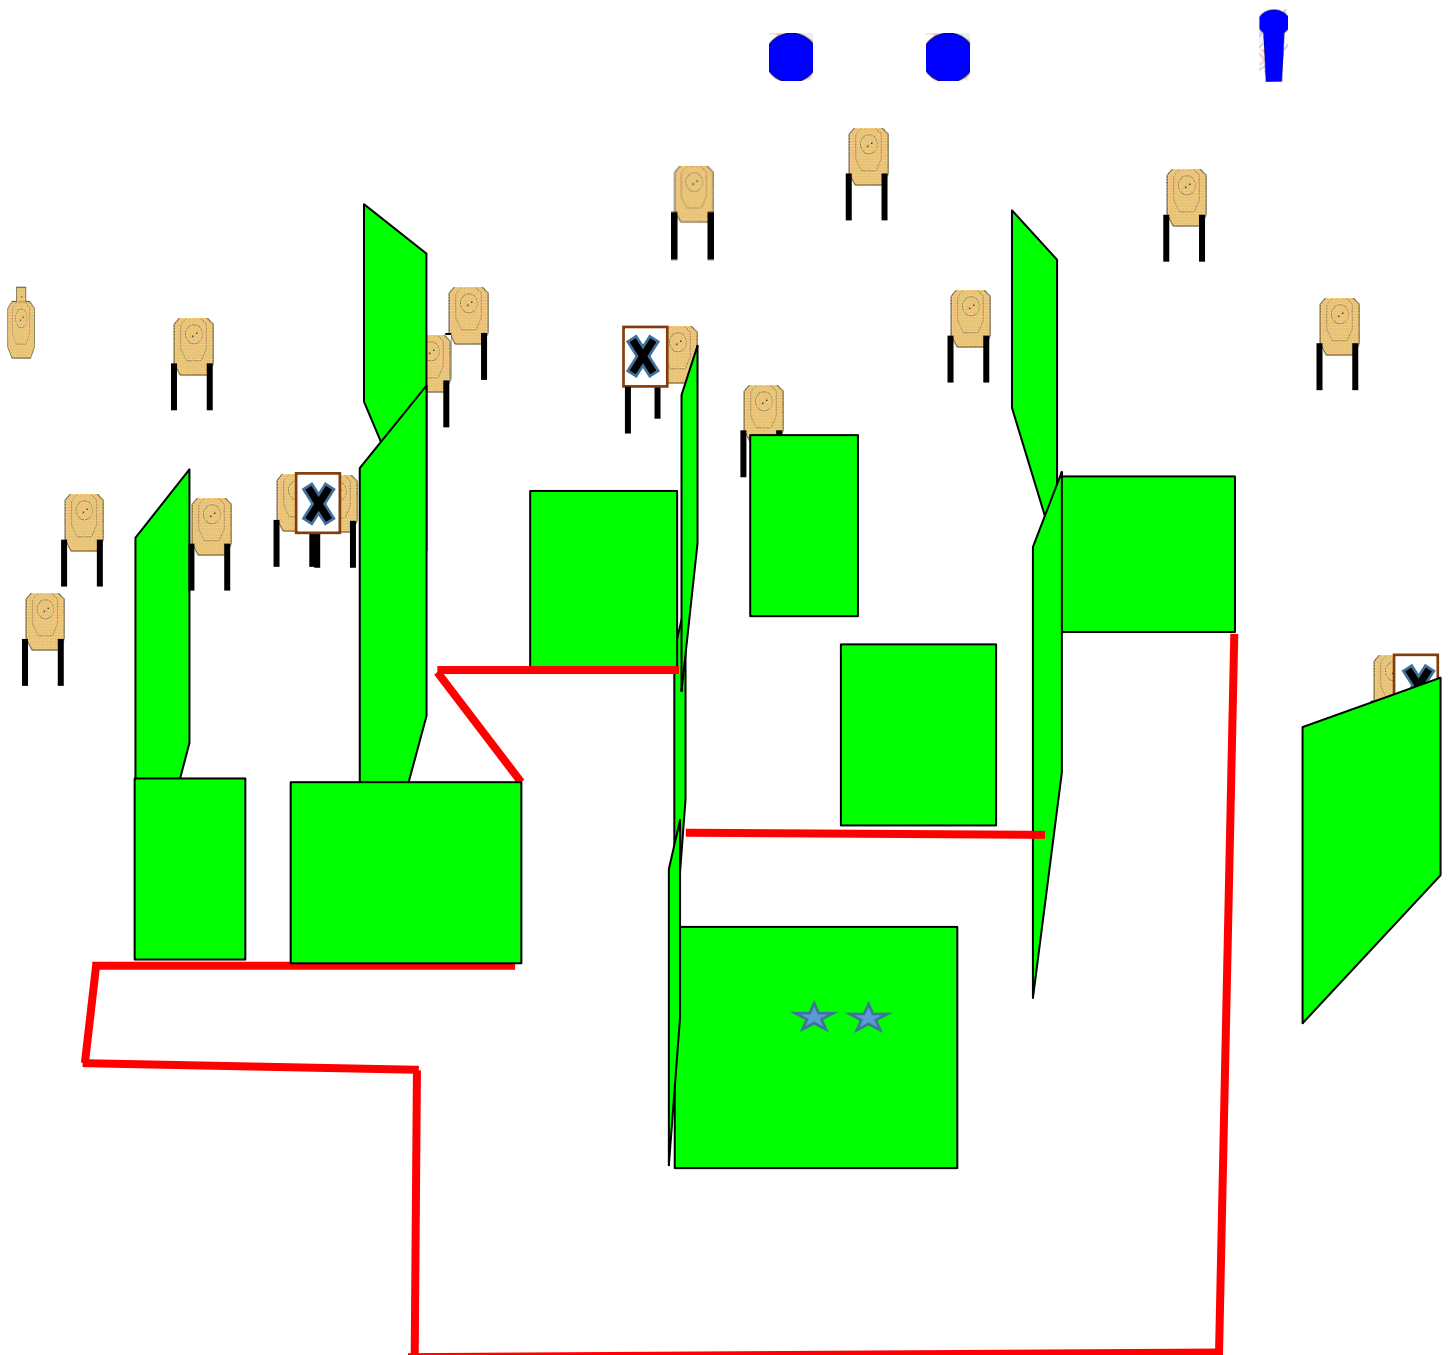

Discipline:
Handgun/PCC/PRR

**Philippine Shooters and Match Officers
Confederation (PSMOC)**

Stage Name: ULTIMATE COURSE

Course Designer:

Stage No.

5

Start Position: Shooter standing facing DOWN-range.
Both hands on the wall

Gun Ready condition: Gun in condition 1, Holstered
RIFLE MODIFIED PORT ARM

Stage Procedure: On audible signal, engage targets within the
confines of the fault line only/ designated ports,

SCORING: Point factor Scoring, Comstock
TARGETS: 16 PSMOC Target 2 Falling Plates 2 small falling target
MINIMUM RDS: 36 Rounds
MAX PTS: 180 Points
SCORED HITS: Best 2 hits on PSMOC board, Metal targets = Alpha
START-STOP: Audible - Last shot
RULES: Latest ISMOC Rulebook.