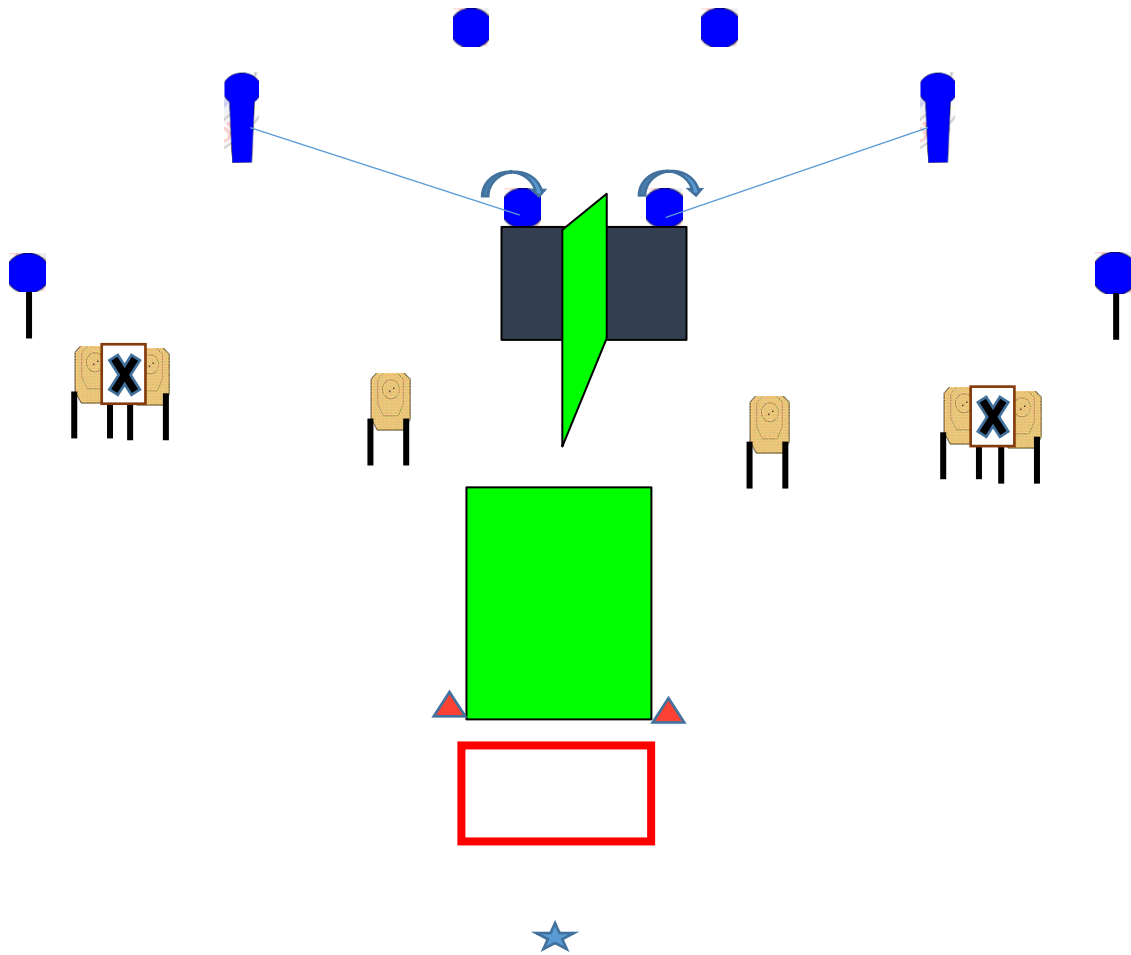

Stage Procedure: On audible signal, engage targets within the confines of the Fault line/Shooting area.

Discipline:
Handgun/PCC/PRR

**Philippine Shooters and Match Officers
Confederation (PSMOC)**

Stage Name: INTERMEDIATE COURSE

Course Designer:

Stage No.

2

Start Position: Shooter standing on mark facing DOWN-range...

**Gun Ready condition: Gun in condition _1_, Holstered
RIFLE LOW READY POSITION aim at designated
aiming point**

SCORING: Point factor Scoring, Comstock
TARGETS: 6 PSMOC Target 2 small falling targets 6 falling plates
MINIMUM RDS: 20 Rounds
MAX PTS: 100 Points
SCORED HITS: Best 2 hits on PSMOC board, Metal targets = Alpha
START-STOP: Audible - Last shot
RULES: Latest PSMOC/ISMOC Rulebook.

**Stage Procedure: On audible signal, engage targets within the
confines of the fault line./ designated area,**

Discipline:
Handgun/PCC/PRR

**Philippine Shooters and Match Officers
Confederation (PSMOC)**

Stage Name: INTERMEDIATE COURSE

Course Designer:

Stage No.

3

Start Position: Shooter standing on mark facing DOWN-range...

**Gun Ready condition: Gun in condition _1_, Holstered
RIFLE LOW READY POSITION aim at designated aiming
point**