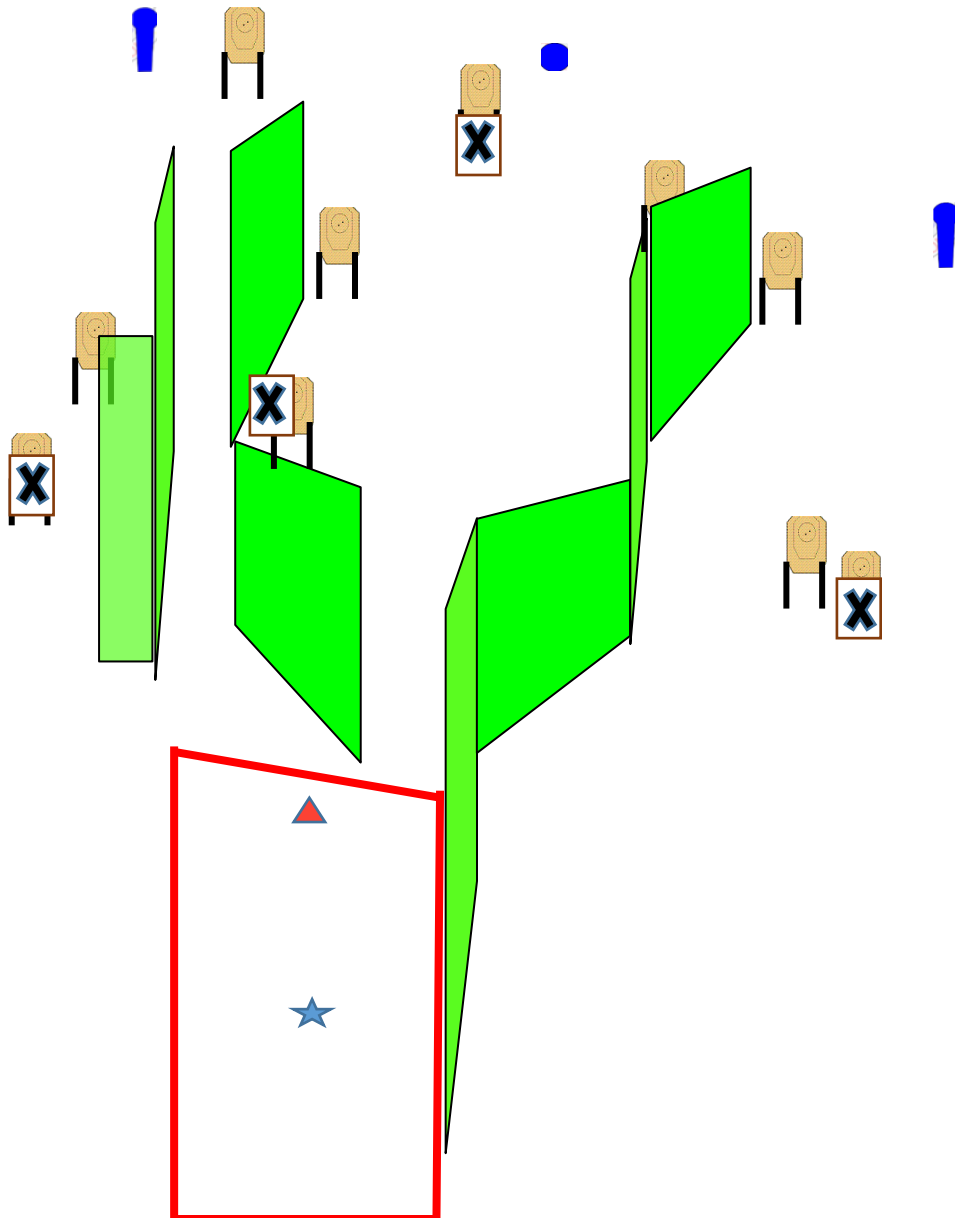

Discipline:
Handgun/PCC/PRR

**Philippine Shooters and Match Officers
Confederation (PSMOC)**

Stage Name: ULTIMATE COURSE

Course Designer:

Stage No.

11

Start Position: Shooter standing on mark facing DOWN-range...

Gun Ready condition: Gun in condition 1, holstered
RIFLE LOW READY POSITION, AIM AT DISEGNATED AIMING
POINT

Stage Procedure: On audible signal, engage targets within the
confines of the fault line only/ designated area,

SCORING: Point factor Scoring, Comstock
TARGETS: 10 PSMOC Target 2 small falling targets 1 falling plates
MINIMUM RDS: 23 Rounds
MAX PTS: 115 Points
SCORED HITS: Best 2 hits on PSMOC board, Metal targets = Alpha
START-STOP: Audible - Last shot
RULES: Latest PSMOC/ISMOC Rulebook.