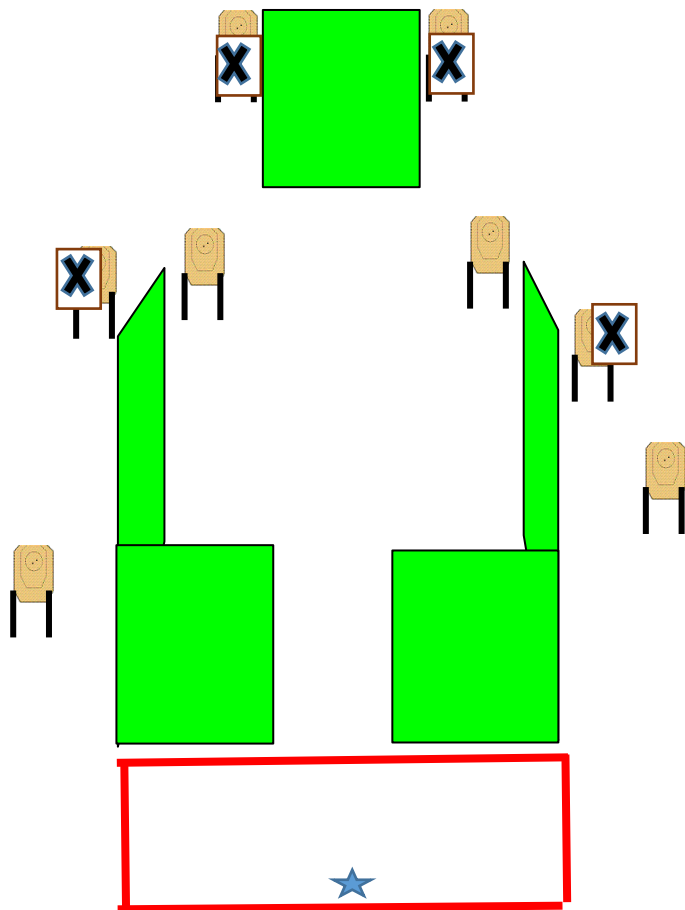

Discipline: Handgun/PCC/PRR		Philippine Shooters and Match Officers Confederation (PSMOC) Stage Name: INTERMEDIATE COURSE Course Designer:		Stage No. 7

Start Position: Shooter standing on mark facing DOWN-range...

**Gun Ready condition: Gun in condition _1_, Holstered
RIFLE MODIFIED PORT ARM**

**Stage Procedure: On audible signal, engage targets within the
confines of the fault line only/ designated area,**

SCORING: Point factor Scoring, Comstock
TARGETS: 8 PSMOC Target 0 small falling targets 0 falling plates
MINIMUM RDS: 16 Rounds
MAX PTS: 80 Points
SCORED HITS: Best 2 hits on PSMOC board, Metal targets = Alpha
START-STOP: Audible - Last shot
RULES: Latest PSMOC/ISMOC Rulebook.