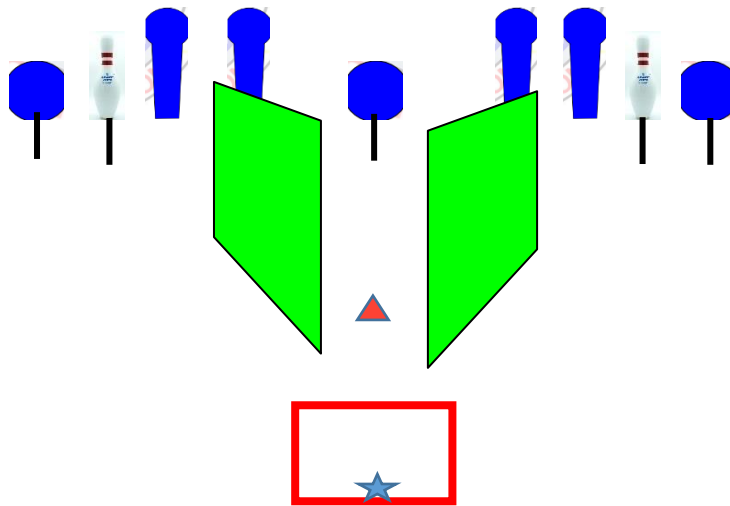

Discipline: Handgun/PCC/PRR		Philippine Shooters and Match Officers Confederation (PSMOC) Stage Name: SPEED COURSE Course Designer:		Stage No. 1
---------------------------------------	--	--	--	--------------------

Start Position: Shooter standing on mark facing DOWN-range...

Gun Ready condition: Gun in condition 1, Holstered
RIFLE LOW READY POSITION aim at designated aiming point

SCORING: Point factor Scoring, Comstock
TARGETS: 4 Falling Target 5 Falling Plates
MINIMUM RDS: 9 Rounds
MAX PTS: 45 Points
SCORED HITS: Best 2 hits on PSMOC board, Metal targets = Alpha
START-STOP: Audible - Last shot
RULES: Latest PSMOC/ISMOC Rulebook.

Stage Procedure: On audible signal, engage targets within the confines of the Fault line/Shooting area.

Discipline:
Handgun/PCC/PRR

**Philippine Shooters and Match Officers
Confederation (PSMOC)**

Stage Name: INTERMEDIATE COURSE