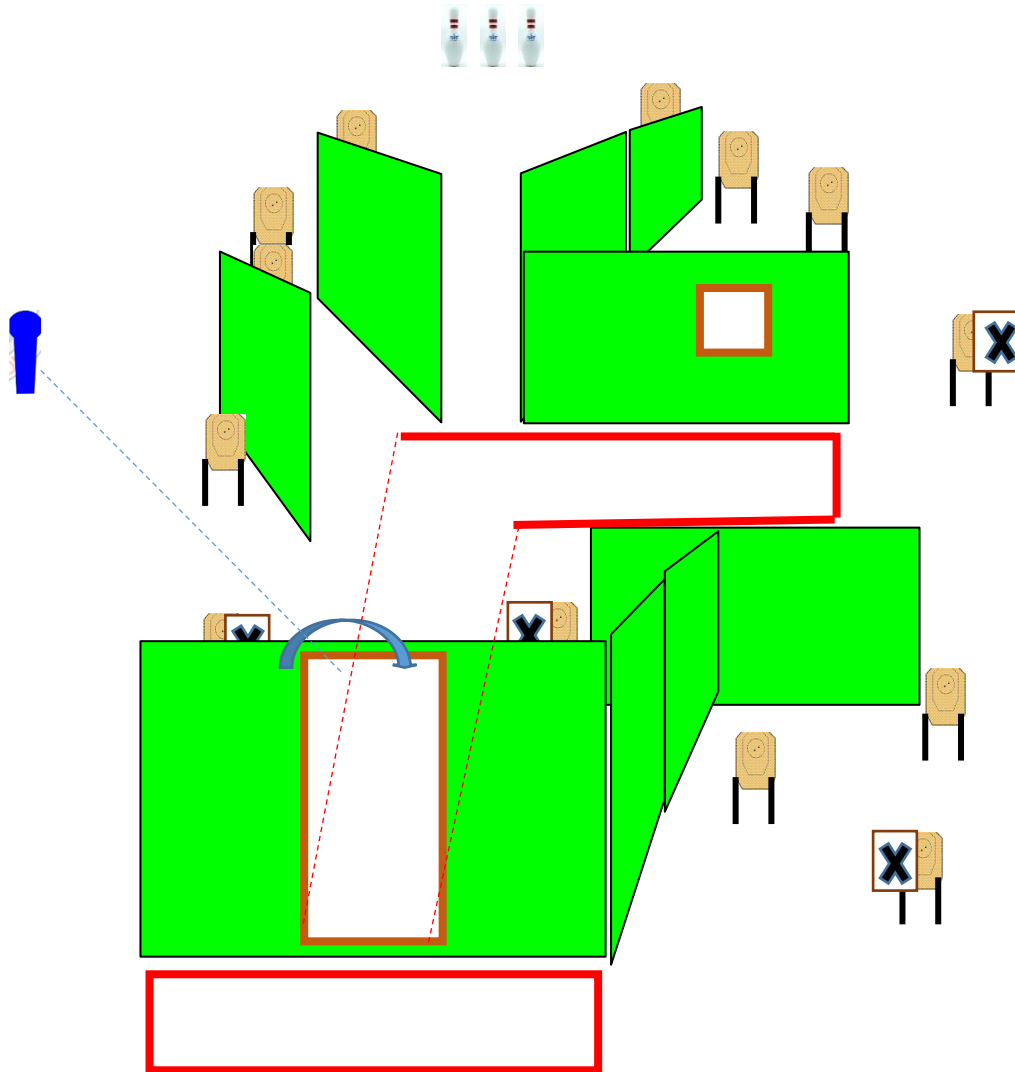

Discipline:
Handgun/PCC/PRR

**Philippine Shooters and Match Officers
Confederation (PSMOC)**

Stage Name: ULTIMATE COURSE

Course Designer:

Stage No.

6

Start Position: Shooter standing on mark facing DOWN-range.

Gun Ready condition: Gun in condition 1, Holstered
RIFLE MODIFIED PORT ARM

Stage Procedure: On audible signal, engage targets within the confines of the fault line only/ designated ports,
NOTE: FALLING TARGET WILL ACTIVATE THE DOOR TO OPEN

SCORING: Point factor Scoring, Comstock
TARGETS: 13 PSMOC Target 3 Falling Plates 1 falling target
MINIMUM RDS: 30 Rounds
MAX PTS: 120 Points
SCORED HITS: Best 2 hits on PSMOC board, Metal targets = Alpha
START-STOP: Audible - Last shot
RULES: Latest ISMOC Rulebook.