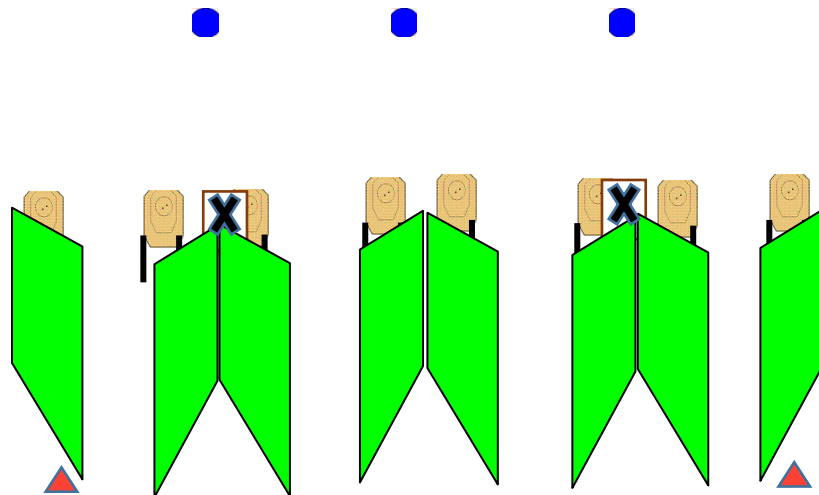

Discipline:
Handgun/PCC/PRR

**Philippine Shooters and Match Officers
Confederation (PSMOC)**

Stage Name: INTERMEDIATE COURSE

Course Designer:

Stage No.

3

Start Position: Shooter standing on mark facing DOWN-range...

**Gun Ready condition: Gun in condition _1_, Holstered
RIFLE LOW READY POSITION aim at designated aiming
point**

**Stage Procedure: On audible signal, engage targets within the
confines of the fault line. / designated area,**

SCORING: Point factor Scoring, Comstock
TARGETS: __ 8 _ PSMOC Target __ 3 __ Metal targets
MINIMUM RDS: __ 19 _ Rounds
MAX PTS: __ 95 _ Points
SCORED HITS: Best 2 hits on PSMOC board, Metal targets = Alpha
START-STOP: Audible - Last shot
RULES: Latest PSMOC/ISMOC Rulebook.