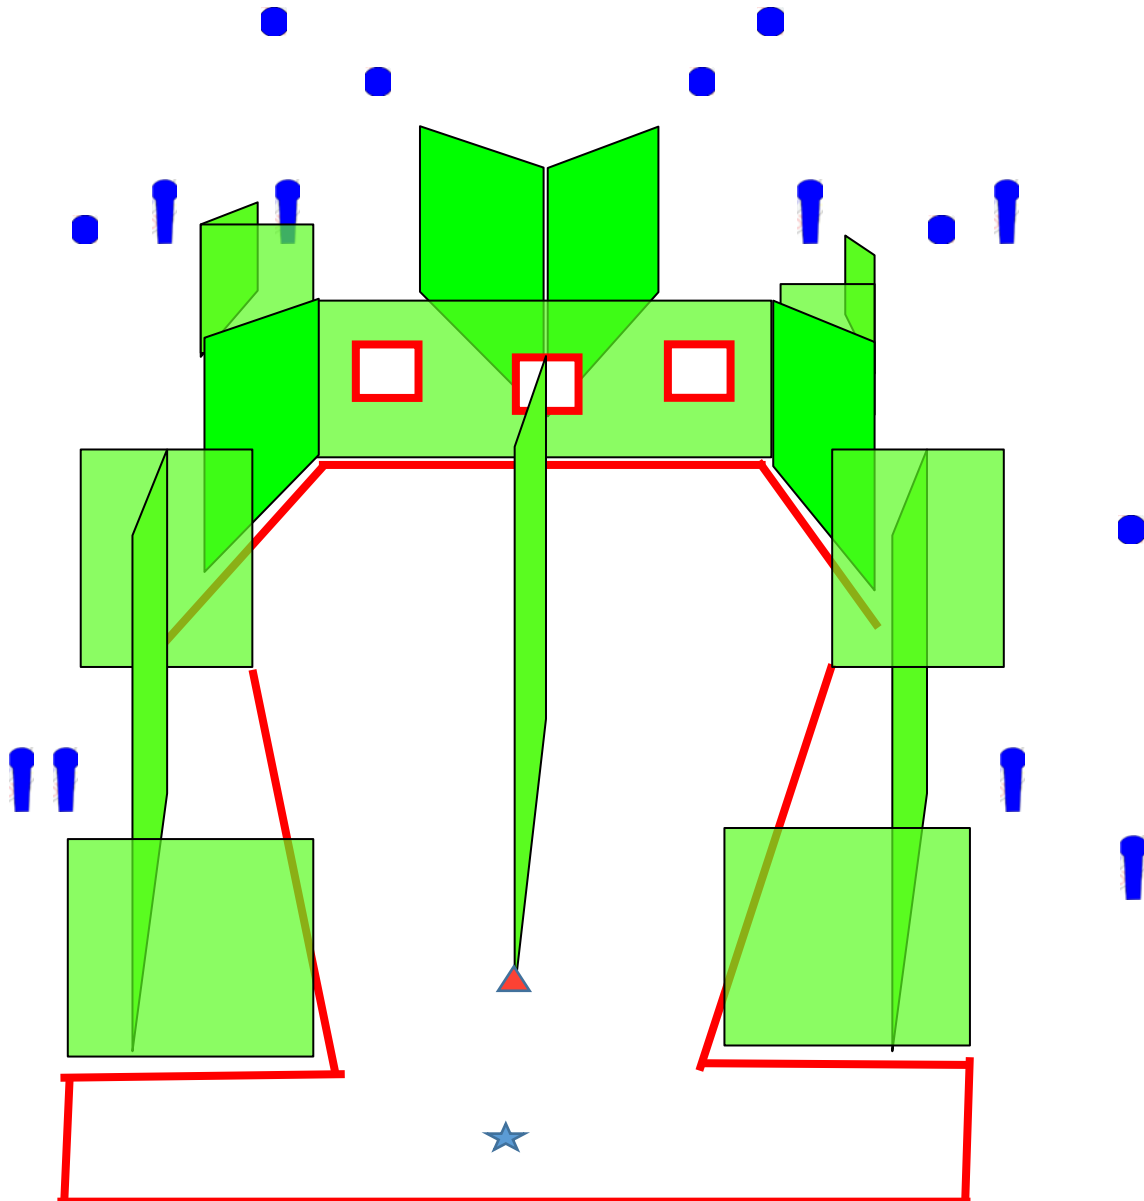

Discipline
SHOT GUN

Philippine Shooters and Match Officers
Confederation (PSMOC)

Stage No.

6

Stage Name: SHOT GUN COURSE

Course Designer:

Start Position: Shooter standing on mark facing DOWN-range...

Gun Ready condition: Gun in condition 1,
RIFLE/SHOT GUN LOW READY POSITION, AIM AT DISEGNATED
AIMING POINT

Stage Procedure: On audible signal, engage targets within the
confines of the fault line only/ designated area,

SCORING: Point factor Scoring, Comstock
TARGETS: 8 small falling targets 8 falling plates
MINIMUM RDS: 16 Rounds
MAX PTS: 80 Points
SCORED HITS: Best 2 hits on PSMOC board, Metal targets = Alpha
START-STOP: Audible - Last shot
RULES: Latest PSMOC/ISMOC Rulebook.