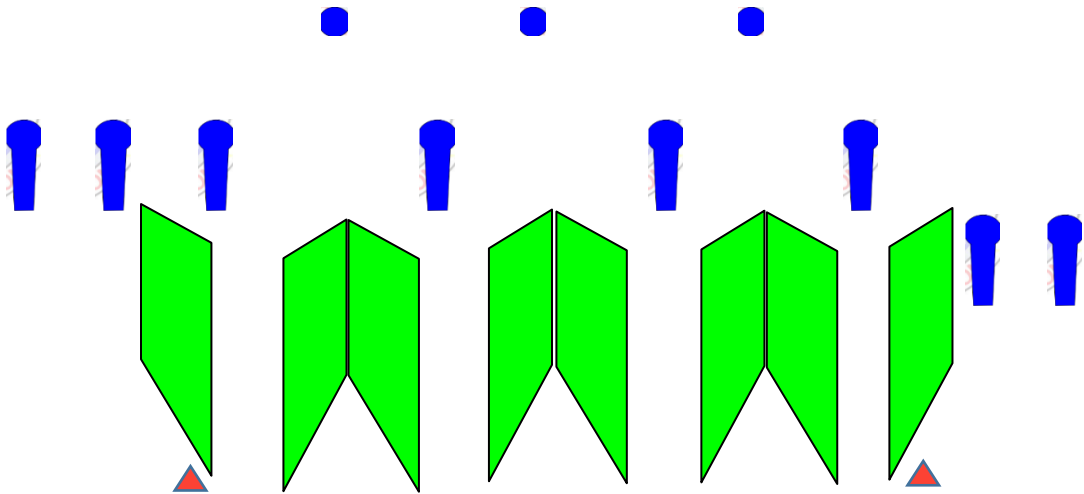

2

Stage Name: SHOT GUN COURSE

Course Designer:

Start Position: Shooter standing on mark facing DOWN-range...

**Gun Ready condition: Gun in condition _1_,
RIFLE/SHOT GUN LOW READY POSITION aim at
designated aiming point**

**Stage Procedure: On audible signal, engage targets within the
confines of the fault line. / designated area,**

SCORING: Point factor Scoring, Comstock
TARGETS: __8__ SMALL falling Target __3__ Metal targets
MINIMUM RDS: __11__ Rounds
MAX PTS: __55__ Points
SCORED HITS: Best 2 hits on PSMOC board, Metal targets = Alpha
START-STOP: Audible - Last shot
RULES: Latest PSMOC/ISMOC Rulebook.