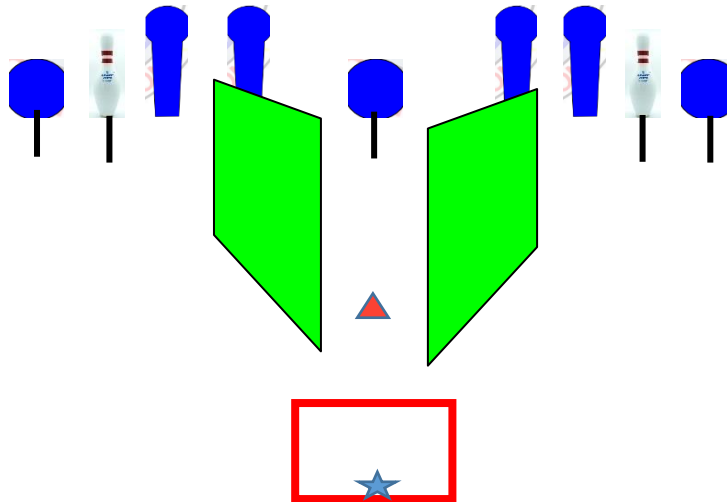

Discipline:
SHOT GUN

**Philippine Shooters and Match Officers
Confederation (PSMOC)**

Stage Name: SHOT GUN COURSE

Course Designer:

Stage No.

1

Start Position: Shooter standing on mark facing DOWN-range...

**Gun Ready condition: Gun in condition _1_,
RIFLE LOW READY POSITION aim at designated aiming point**

SCORING: Point factor Scoring, Comstock
TARGETS: __4__ Falling Target __5__ Falling Plates
MINIMUM RDS: __9__ Rounds
MAX PTS: __45__ Points
SCORED HITS: Best 2 hits on PSMOC board, Metal targets = Alpha
START-STOP: Audible - Last shot
RULES: Latest PSMOC/ISMOC Rulebook.

**Stage Procedure: On audible signal, engage targets
within the confines of the Fault line/Shooting area.**

Discipline:
SHOT GUN

**Philippine Shooters and Match Officers
Confederation (PSMOC)**

Stage No.